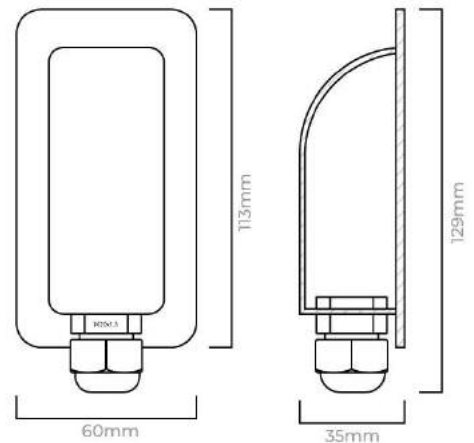

## ZEPHYR CABLE ENTRY BOX

### Features

- Cable Entry Boxes designed for cables exiting buildings.
- Available in black and white options for aesthetic flexibility.
- UV stabilized for long-lasting outdoor use.
- Equipped with a 3M gasket for weatherproofing and protection.
- Features an IP68 M20x1.5 Nylon Gland for secure cable entry.
- Can be further secured with self-tapping screw.
- Provides a sleek and attractive solution for a seamless look under soffits and complements the appearance of cable egress from buildings.

### Product Information

Product Code	Colour	Mounting	Width	Height	Depth
ZCEBB	Black	3M VHB Tape	60	113	35
ZCEBW	White	3M VHB Tape	60	113	35

### Specifications

Material	UV Stabilized ABS Plastic
Unit Of Measure	Each
Brand	ZEPHYR
Colour	Black
Dimensions	113mm x 60mm x 35mm
IP Rating	IP67

**A GREAT LOOKING  
CABLE ENTRY SOLUTION**